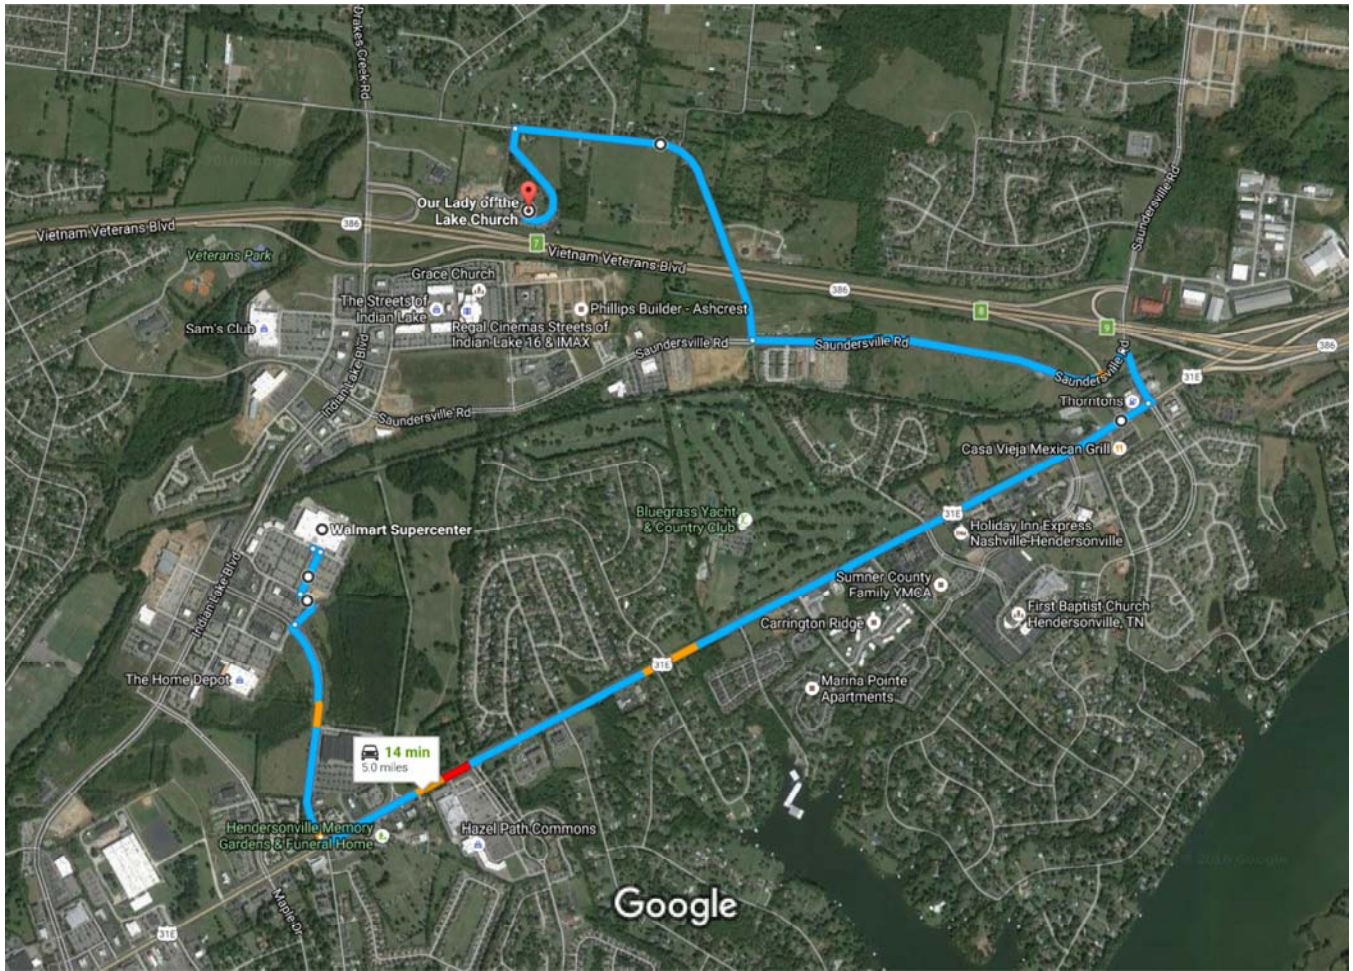

Walmart Supercenter to Our Lady of the Lake Church

Drive 5.0 miles, 14 min

Imagery ©2016 DigitalGlobe, USDA Farm Service Agency, Map data ©2016 Google 1000 ft