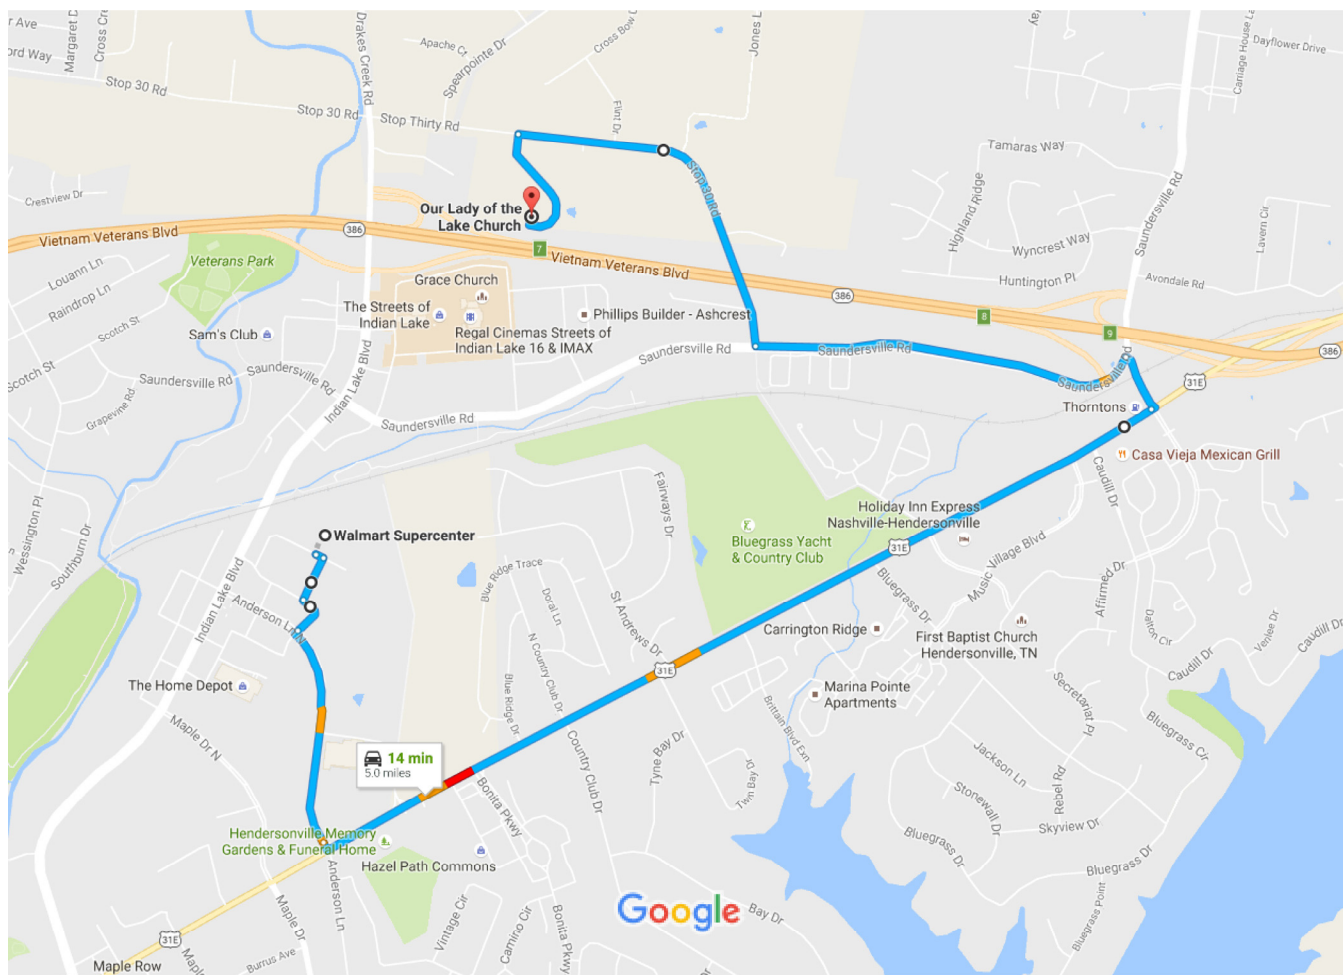

Walmart Supercenter to Our Lady of the Lake Church

Drive 5.0 miles, 14 min

Map data ©2016 Google 1000 ft